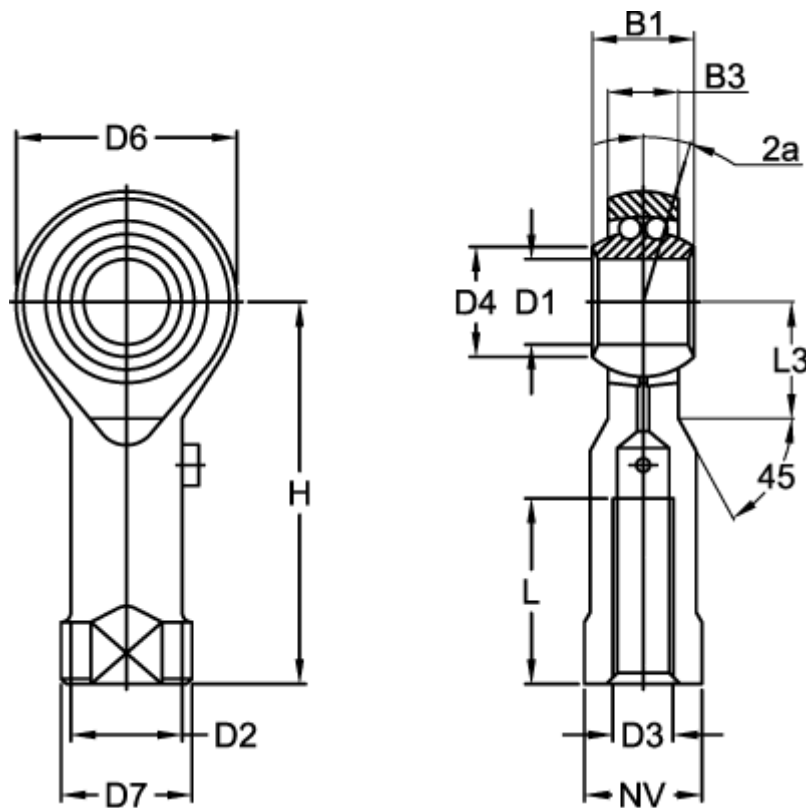

Data Sheet

Article number: 03707020

Description: Fluro rod end BRF 20 L
threaded left with ball bearing

Measures

| | |
|----------------|---------------------------|
| Angel 2a = 7.0 | D7 = 34 |
| B1 = 25 | Dynamic load C (N) = 7900 |
| B3 = 18.00 | H = 77 |
| D1 = 20 | L = 33 |
| D2 = 27.5 | L3 = 26 |
| D3 = M20x1,5 | Max rpm = 825 |
| D4 = 24.5 | NV = 30 |
| D6 = 50 | Static load (N) = 3450 |

Weight (kg) = 0.367